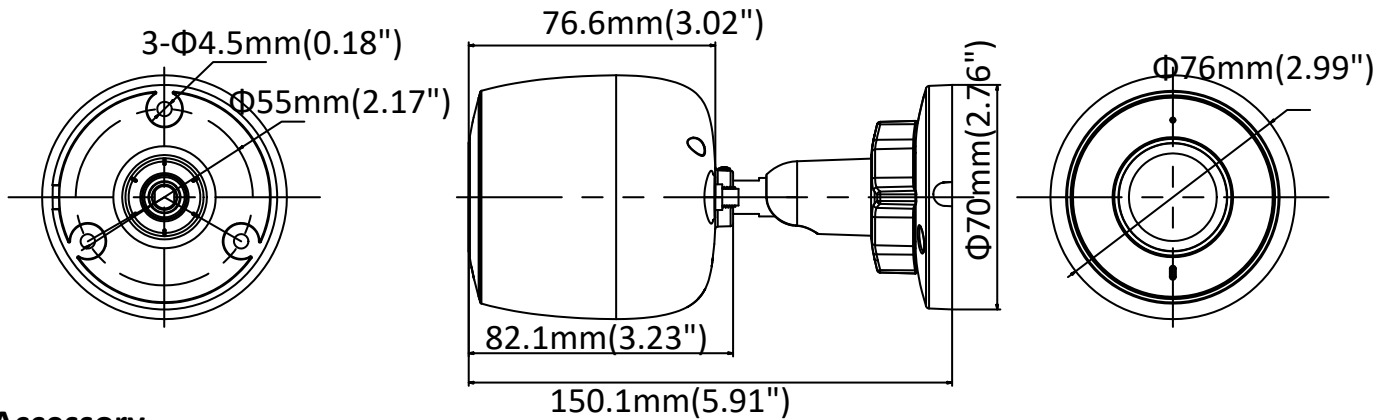

Dimensions

Accessory

Distributed by